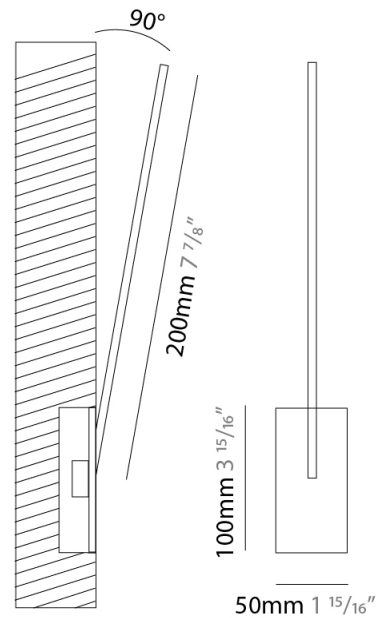

PROJECT	_____
TYPE	_____
SPECIFIER	_____
QUANTITY	_____
DATE	_____

SPILLO 1 ROD RECESSED

D46012- _____ - _____
base number   Color   Finish
                                         Temperature   Options

1. To build a product code in our configurator select the specify button on the base model # product page
2. To build a manual product code on this datasheet choose from the options listed below in blue font and add the suffix to the base model #

GENERAL

Series: Spillo
Subseries: Spillo 1 Rod
Brand: Icone
Division: Design
Mounting Type: Recessed
Mounting Location: Wall
Subcategory: Ambient

PHYSICAL

Shape: Rectangle
Width (mm): 50
Width (in): 1 ¹⁵/₁₆
Height (mm): 200
Height (in): 7 ⁷/₈
Light Distribution: Adjustable
Fixture Finish: WHI / BLK / CHR / BGD
Fixture Material: Brass

ELECTRICAL

Lamp Type: LED
Total Output Wattage (W): 2.64
Dimming: 0-10V Dimming
Driver Included: No
Driver Location: Remote
Driver Type: Constant Voltage - 120 / 277Vac
Driver Class: Class 2
Input Voltage (V): 120 - 277
Output Voltage (V): 12
Upon Request: (Not included, see components) 0-10Vdc dimming / 277Vac

LED

Color Temperature (°K): 2700 / 3000
Nominal Lumen (lm): 220
CRI: >90 CRI
Lamp Life (hrs): 50000

OPTICAL

Adjustability: Tilt 120°

RATINGS AND CERTIFICATIONS

Certified By: Certified for North American Standards
IP rating: IP20