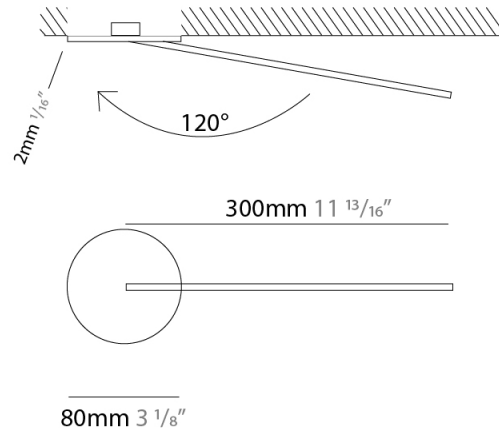

GENERAL

Series: Spillo
 Subseries: Spillo 1 Rod
 Brand: Icone
 Division: Design
 Mounting Type: Recessed
 Mounting Location: Wall
 Subcategory: Ambient

PHYSICAL

Shape: Rectangle
 Width (mm): 50
 Width (in): 1 ¹⁵/₁₆
 Height (mm): 200
 Height (in): 7 ⁷/₈
 Light Distribution: Adjustable
 Fixture Finish: WHI / BLK / CHR / BGD
 Fixture Material: Brass

GENERAL

Series: Spillo
 Subseries: Spillo 1 Rod
 Brand: Icone
 Division: Design
 Mounting Type: Recessed
 Mounting Location: Wall
 Subcategory: Ambient

PHYSICAL

Shape: Rectangle
 Width (mm): 50
 Width (in): 1 ¹⁵/₁₆
 Height (mm): 300
 Height (in): 11 ¹³/₁₆
 Light Distribution: Adjustable
 Fixture Finish: WHI / BLK / CHR / BGD
 Fixture Material: Brass

LED

Color Temperature (°K): 2700 / 3000
 Nominal Lumen (lm): 330
 CRI: >90 CRI
 Lamp Life (hrs): 50000

OPTICAL

Adjustability: Tilt 120°

RATINGS AND CERTIFICATIONS

Certified By: Certified for North American Standards
 IP rating: IP20